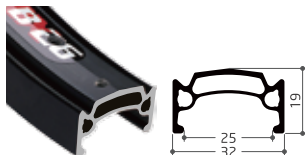

HOLES : 28H/32H/36H/48H
JOINT : PINNED
OPTIONAL : GSW/CSW/EYELETS

BX-28

SIZE	WEIGHT	ERD
26"(559-27)	664g	540mm
20"(406-27)	484g	387mm

HOLES : 28H/32H/36H/48H
JOINT : PINNED
OPTIONAL : GSW/CSW/EYELETS

BX-26