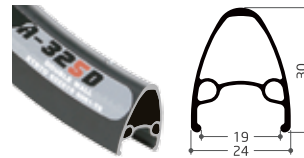

A-325D

SIZE	WEIGHT	ERD
700C(622-19)	590g	579mm

HOLES : 28H/32H
JOINT : PINNED