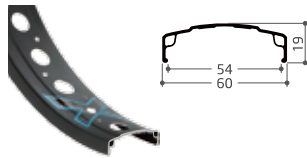

SIZE 27.5" (584-75)
26" (559-75)
WEIGHT 910g
860g
ERD 564mm
539mm

HOLES : 32H/36H
JOINT : PINNED
OPTIONAL : EYELETS/REDUCE WEIGHT

SB-90

SIZE 26" (559-84)
WEIGHT 918g
ERD 535mm

HOLES : 32H/36H
JOINT : PINNED
OPTIONAL : EYELETS/REDUCE WEIGHT

SB-80

SIZE 26" (559-75)
24" (507-75)
20" (406-75)
WEIGHT 900g
880g
710g
ERD 536mm
484mm
383mm

HOLES : 32H/36H
JOINT : PINNED
OPTIONAL : EYELETS/REDUCE WEIGHT

SB-60

SIZE 24" (507-54)
20" (406-54)
WEIGHT 549g
476g
ERD 488mm
387mm