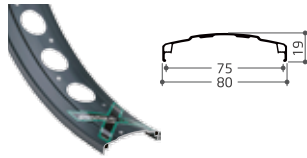

HOLES : 20H/24H/28H/32H/36H
JOINT : SLEEVED
OPTIONAL : GSW/CSW/EYELETS

RC-200

SIZE	WEIGHT	ERD
700C(622-14)	520g	600mm

HOLES : 32H/36H
JOINT : PINNED
OPTIONAL : GSW/CSW/EYELETS

A-M8

SIZE	WEIGHT	ERD
700C(622-14)	510g	602mm
650C(571-14)	475g	552mm
24"x1(520-14)	426g	501mm
20"x1 1/8(451-14)	370g	431mm

HOLES : 20H/24H/28H/32H/36H
JOINT : PINNED
OPTIONAL : GSW/CSW/EYELETS

BICYCLE RIM
FAT BIKE

SB-100

SIZE 26" (559-94)
WEIGHT 1170g
ERD 536mm

HOLES : 32H
JOINT : PINNED
OPTIONAL : EYELETS/REDUCE WEIGHT

SB-T80

SIZE 27.5" (584-75)
26" (559-75)
WEIGHT 910g
860g
ERD 564mm
539mm

HOLES : 32H/36H
JOINT : PINNED
OPTIONAL : EYELETS/REDUCE WEIGHT

SB-90

SIZE 26" (559-84)
WEIGHT 918g
ERD 535mm

HOLES : 32H/36H
JOINT : PINNED
OPTIONAL : EYELETS/REDUCE WEIGHT