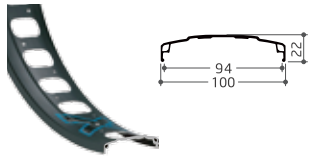

HOLES : 20H/24H/28H/32H/36H
JOINT : SLEEVED
OPTIONAL : GSW/CSW/EYELETS

RC-200

SIZE	WEIGHT	ERD
700C(622-14)	520g	600mm

HOLES : 32H/36H
JOINT : PINNED
OPTIONAL : GSW/CSW/EYELETS

A-M8

SIZE	WEIGHT	ERD
700C(622-14)	510g	602mm
650C(571-14)	475g	552mm
24"x1(520-14)	426g	501mm
20"x1 1/8(451-14)	370g	431mm

HOLES : 20H/24H/28H/32H/36H
JOINT : PINNED
OPTIONAL : GSW/CSW/EYELETS

BICYCLE RIM
FAT BIKE

SB-100

SIZE 26" (559-94)
WEIGHT 1170g
ERD 536mm

HOLES : 32H
JOINT : PINNED
OPTIONAL : EYELETS/REDUCE WEIGHT

SB-T80

SIZE 27.5" (584-75)
26" (559-75)
WEIGHT 910g
860g
ERD 564mm
539mm

HOLES : 32H/36H
JOINT : PINNED
OPTIONAL : EYELETS/REDUCE WEIGHT

SB-90

SIZE 26" (559-84)
WEIGHT 918g
ERD 535mm

HOLES : 32H/36H
JOINT : PINNED
OPTIONAL : EYELETS/REDUCE WEIGHT