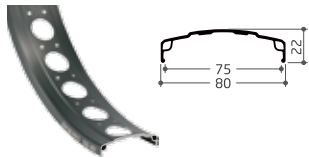

SIZE 27.5" (584-75)
26" (559-75)
WEIGHT 910g
860g
ERD 564mm
539mm

HOLES : 32H/36H
JOINT : PINNED
OPTIONAL : EYELETS/REDUCE WEIGHT

SB-90

SIZE 26" (559-84)
WEIGHT 918g
ERD 535mm

HOLES : 32H/36H
JOINT : PINNED
OPTIONAL : EYELETS/REDUCE WEIGHT

SB-80

SIZE 26" (559-75)
24" (507-75)
20" (406-75)
WEIGHT 900g
880g
710g
ERD 536mm
484mm
383mm

HOLES : 32H/36H
JOINT : PINNED
OPTIONAL : EYELETS/REDUCE WEIGHT

SB-60

SIZE 24" (507-54)
20" (406-54)
WEIGHT 549g
476g
ERD 488mm
387mm